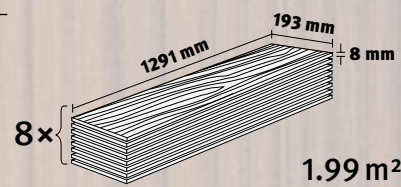

Art.No: 053 817

Decor: H1081

skirting:  6.00 cm L312

Black Pine
Black Pine
Black Pine
Black Pine
Black Pine

Чёрная сосна
Black Pine
Черен Бор
Black Pine
Black Pine

Black Pine
Black Pine
Black Pine
Black Pine
Black Pine